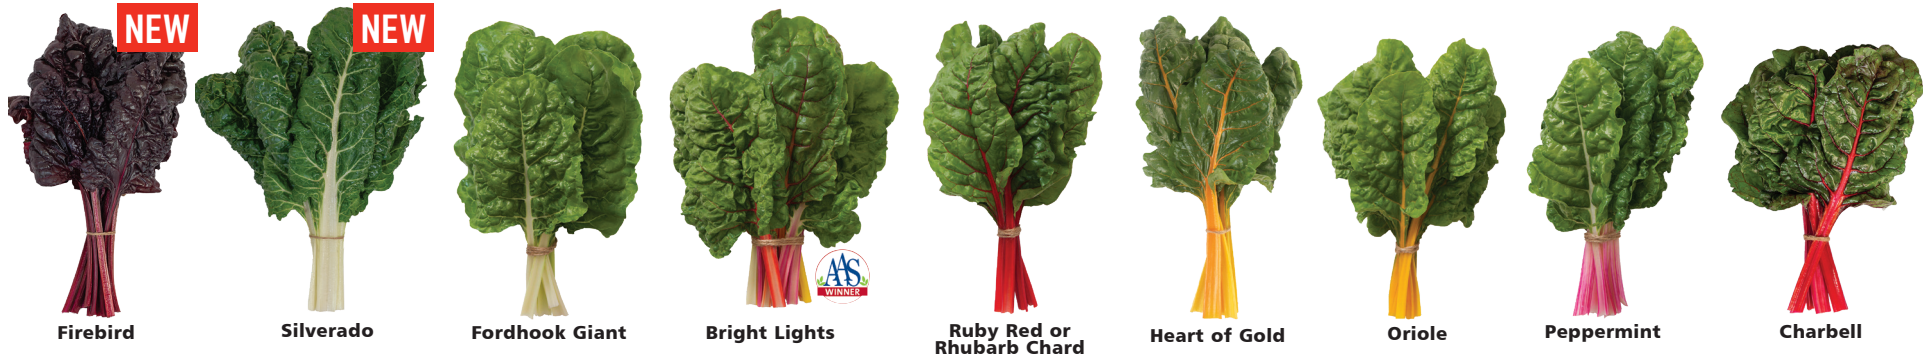

SWISS CHARD COMPARISON CHART

Variety	Part #	Petiole Color	Leaf Color	Amount of Savoy
NEW Firebird	5279	Red	Red	High
NEW Silverado	5278	White	Green	High
Fordhook Giant	701G OG	White	Green	Medium
Bright Lights	703D or 703JP i	Mixed Colors	Mixed	High
Ruby Red or Rhubarb Chard	702G OG or 702	Red	Red/Green	Medium
Heart of Gold	4614G OG	Orange	Dark Green	High
Oriole	3122G OG	Orange	Dark Green	Medium
Peppermint	3066	Pink/White	Dark Green	Medium
Charbell	4551	Red	Dark Green	High

i = Developed by Johnny's **OG** = Organic Seed

Silverado

Firebird

Charbell

Peppermint

Heart of Gold

Bright Lights