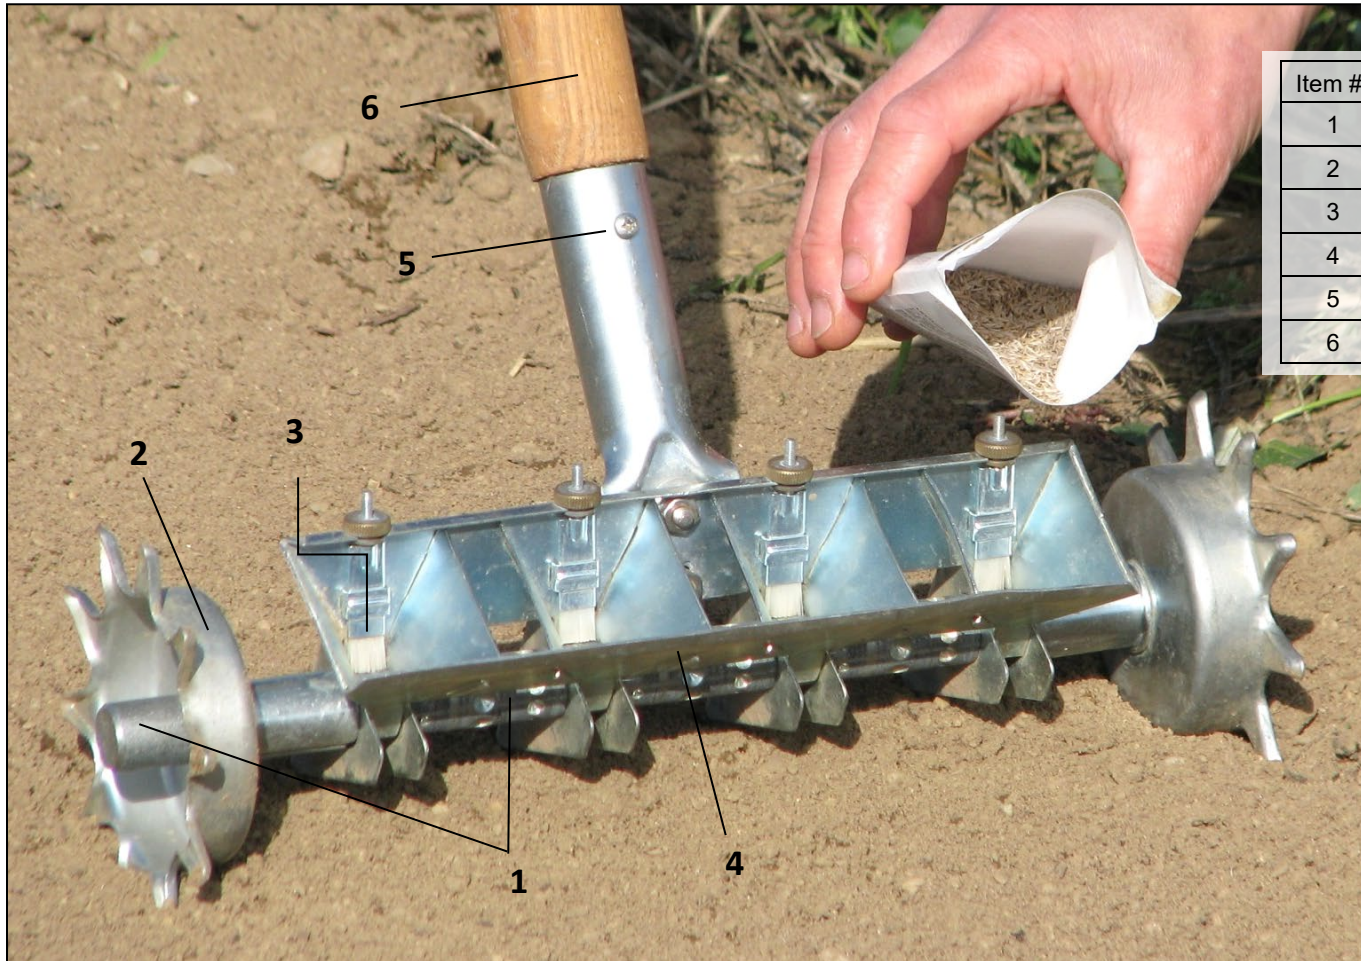

Four-Row Pinpoint Seeder #9285 • Replacement Parts

955 Benton Ave., Winslow, ME 04901 • Phone: 1-877-564-6697 • Fax: 1-800-738-6314
 Email: service@johnnyseeds.com • Web Site: Johnnyseeds.com

Item #	Part #	Part
1	9285.400	Standard Seed Shaft
2	9284.200	Wheel
3	9285.040	Brush Assembly
4	9285.600	Seeder Body (includes Ferrule)
5	NA	Set Screw
6	7840	Oiled Ashwood Handle